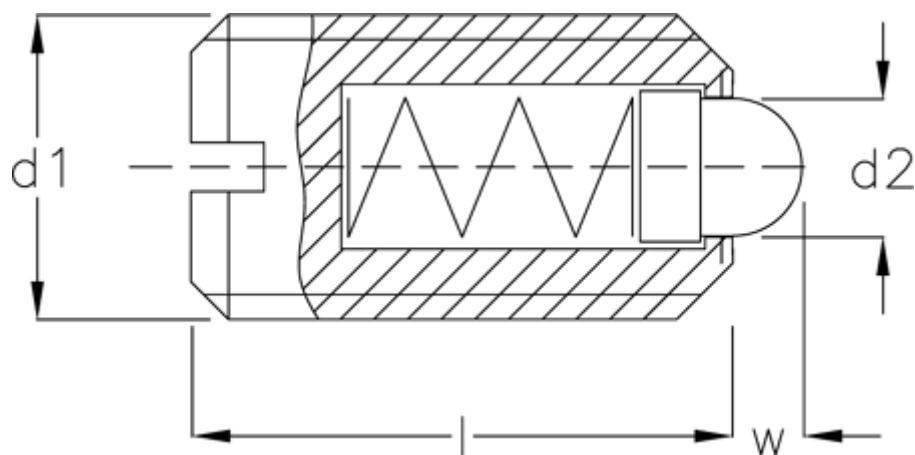

# Data Sheet

Article number: 20882509

Description: E+G  
Spring plunger GN 615.1-M6-BN

## Measures

d1	= M6
d2	= 2.7
Length l	= 14
Spring pressure N bottom	= 17.0
Spring pressure N top	= 6.0
W	= 2.0